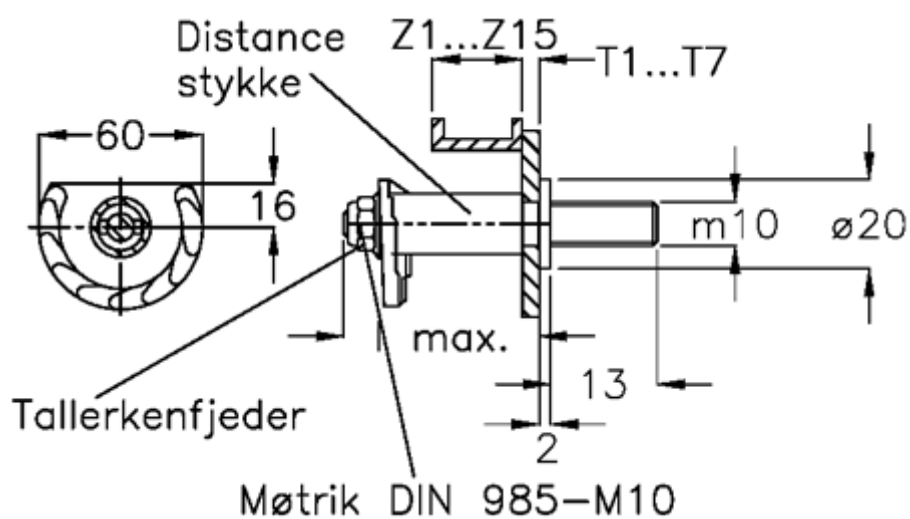

Article number: 20895609

Description: E+G Door lock  
GN 117-GB-T6-Z9

## Measures

Cam thickness = 24-33